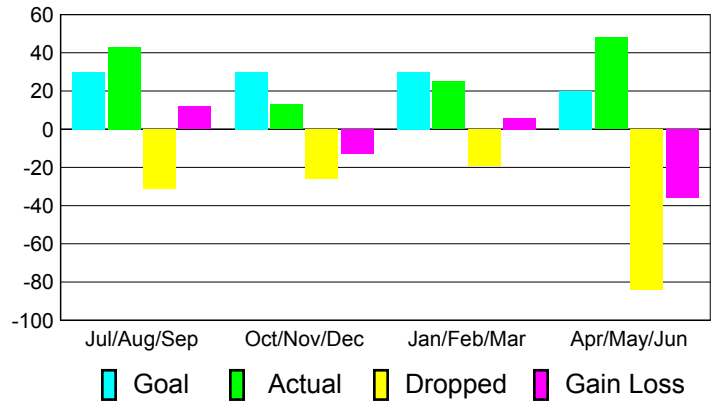

Membership Results 2010-2011

Goal, New, Dropped, Gain/Loss

Comparison of Membership Gain/Loss

Current Year Compared to the Previous Year