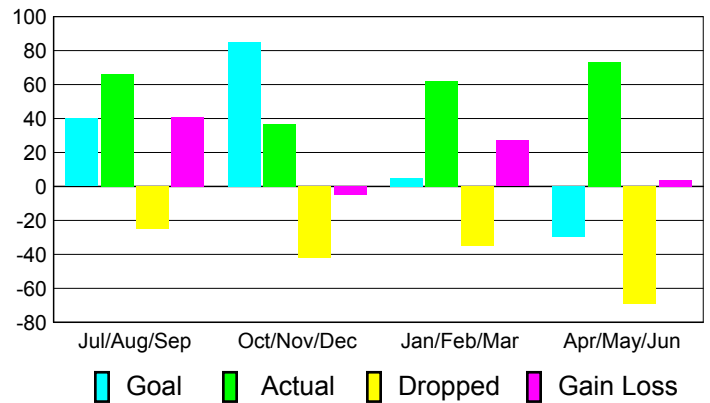

Membership Results 2010-2011

Goal, New, Dropped, Gain/Loss

Comparison of Membership Gain/Loss

Current Year Compared to the Previous Year