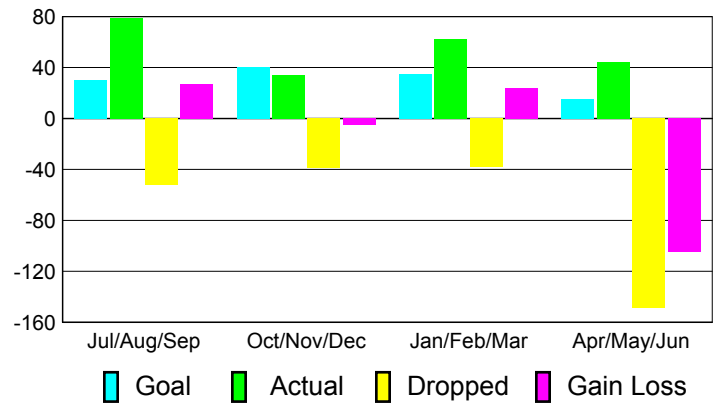

Membership Results 2010-2011

Goal, New, Dropped, Gain/Loss

Comparison of Membership Gain/Loss

Current Year Compared to the Previous Year