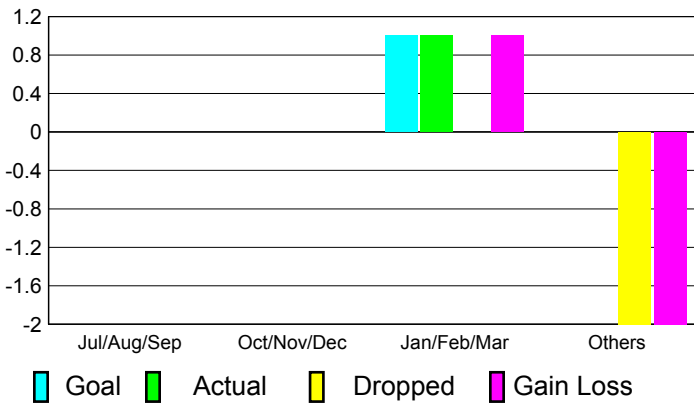

2010-2011 GMT Reports for District (or Undistricted) **District 331 B**

GMT: Shinobu Goto

Location: JAPAN

GMT CA: 5

CLUBS

**Club Results
2010-2011**

**Clubs
2009-2010**

Month	New Club Goal	Actual New Clubs	Actual Dropped Clubs	Gain/Loss of Clubs	Gain/Loss of Clubs
Jul/Aug/Sep	0	0	0	0	0
Oct/Nov/Dec	0	0	0	0	0
Jan/Feb/Mar	1	1	0	1	1
Apr/May/June	0	0	-2	-2	0
Totals	1	1	-2	-1	1

Club Results 2010-2011

Goal, New, Dropped, Gain/Loss

Comparison of Club Gain/Loss

Current Year Compared to the Previous Year