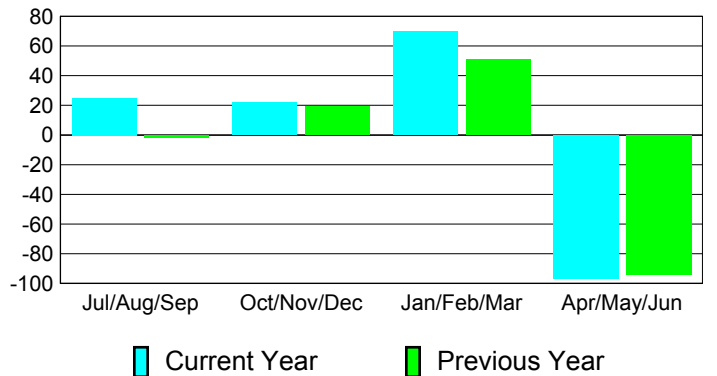

Gender Comparison 2010-2011

Jul/Aug/Sep

Oct/Nov/Dec

Jan/Feb/Mar

Apr/May/June

Male

Female