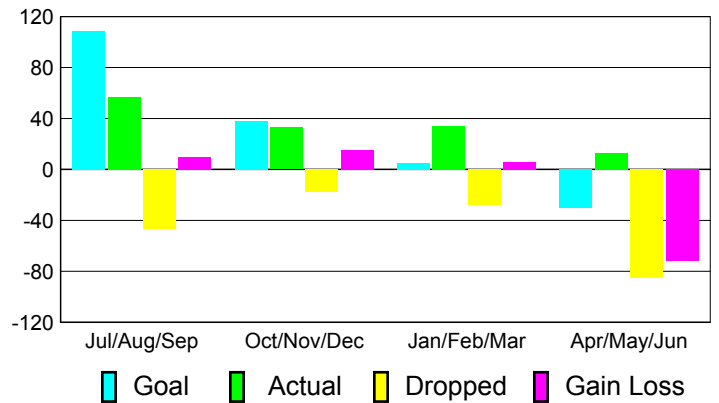

Membership Results 2010-2011

Goal, New, Dropped, Gain/Loss

Comparison of Membership Gain/Loss

Current Year Compared to the Previous Year