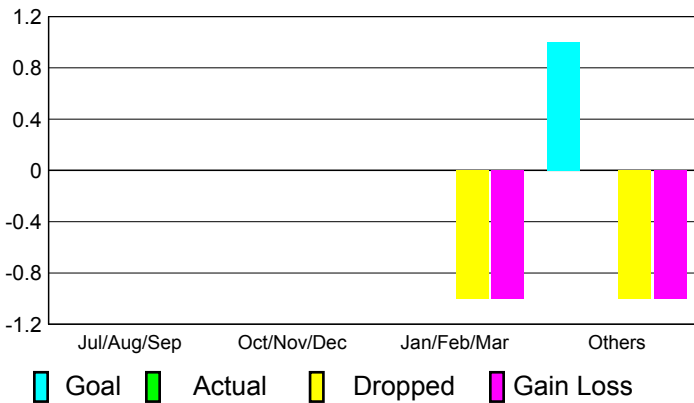

2010-2011 GMT Reports for District (or Undistricted) District 332 D

GMT: Shinobu Goto

Location: JAPAN

GMT CA: 5

CLUBS

Club Results
2010-2011

Clubs
2009-2010

Month	New Club Goal	Actual New Clubs	Actual Dropped Clubs	Gain/Loss of Clubs	Gain/Loss of Clubs
Jul/Aug/Sep	0	0	0	0	0
Oct/Nov/Dec	0	0	0	0	0
Jan/Feb/Mar	0	0	-1	-1	0
Apr/May/Jun	1	0	-1	-1	1
Totals	1	0	-2	-2	1

Club Results 2010-2011

Goal, New, Dropped, Gain/Loss

Comparison of Club Gain/Loss

Current Year Compared to the Previous Year