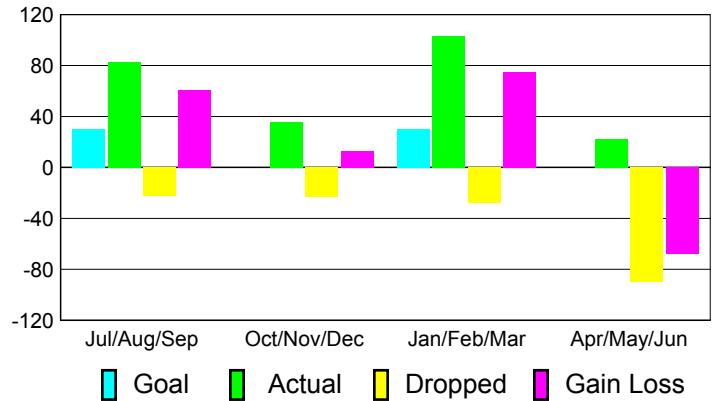

Membership Results 2010-2011

Goal, New, Dropped, Gain/Loss