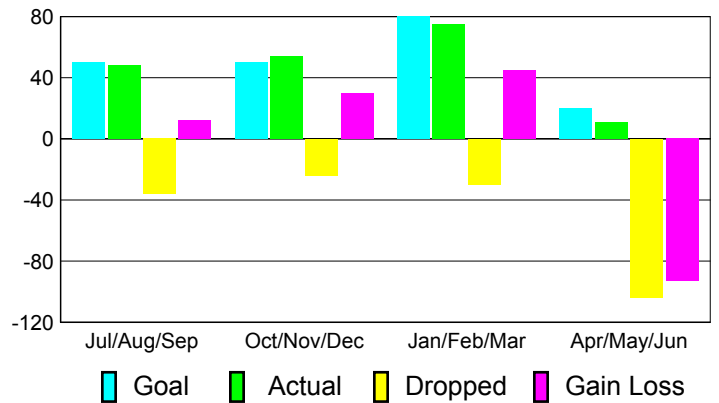

Membership Results 2010-2011

Goal, New, Dropped, Gain/Loss

Comparison of Membership Gain/Loss

Current Year Compared to the Previous Year