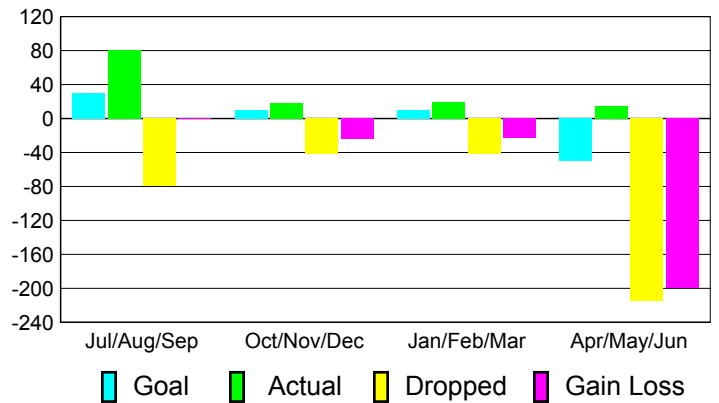

Membership Results 2010-2011

Goal, New, Dropped, Gain/Loss

Comparison of Membership Gain/Loss

Current Year Compared to the Previous Year