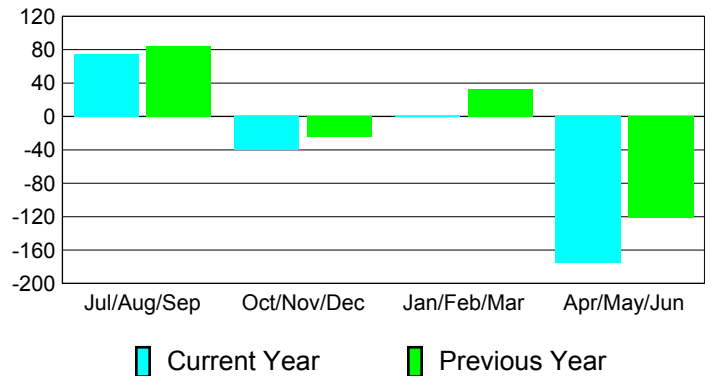

Gender Comparison 2010-2011

Jul/Aug/Sep

Oct/Nov/Dec

Jan/Feb/Mar

Apr/May/June

Male

Female