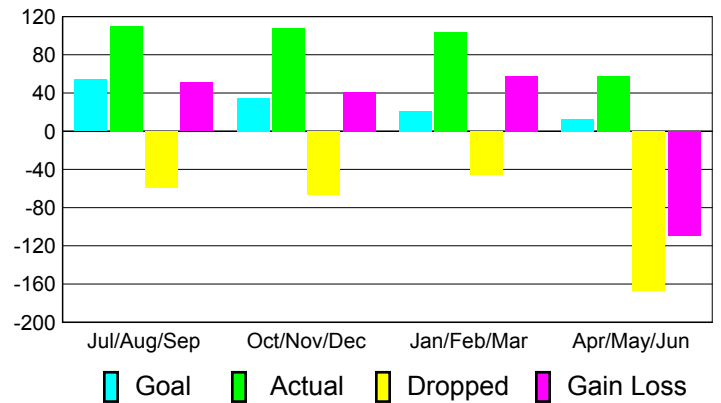

Membership Results 2010-2011

Goal, New, Dropped, Gain/Loss

Comparison of Membership Gain/Loss

Current Year Compared to the Previous Year