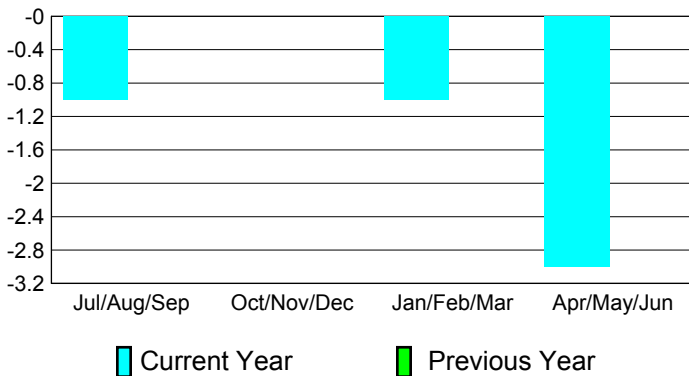

2010-2011 GMT Reports for District (or Undistricted) **District 331 A**

GMT: **Shinobu Goto**

Location: **JAPAN**

GMT CA: **5**

CLUBS

Club Results
2010-2011

Clubs
2009-2010

Month	New Club Goal	Actual New Clubs	Actual Dropped Clubs	Gain/Loss of Clubs	Gain/Loss of Clubs
Jul/Aug/Sep	0	0	-1	-1	0
Oct/Nov/Dec	1	0	0	0	0
Jan/Feb/Mar	1	0	-1	-1	0
Apr/May/June	0	1	-4	-3	0
Totals	2	1	-6	-5	0

Club Results 2010-2011

Goal, New, Dropped, Gain/Loss

Comparison of Club Gain/Loss

Current Year Compared to the Previous Year

YTD Status Quo Clubs 2010-2011

Status Quo Clubs Compared to Status Quo Members

MEMBERSHIP

Membership Results
2010-2011

Membership
2009-2010

Month	Net Memb Goal	Actual New Memb	Actual Dropped Memb	Gain/Loss of Memb	Gain/Loss of Memb
Jul/Aug/Sep	30	67	-70	-3	23
Oct/Nov/Dec	45	39	-54	-15	1
Jan/Feb/Mar	40	38	-76	-38	-1
Apr/May/June	-15	99	-177	-78	-70
Totals	100	243	-377	-134	-47

Membership Results 2010-2011

Goal, New, Dropped, Gain/Loss

Comparison of Membership Gain/Loss

Current Year Compared to the Previous Year

Gender Comparison 2010-2011

Jul/Aug/Sep

Oct/Nov/Dec

Jan/Feb/Mar

Apr/May/June

Male

Female