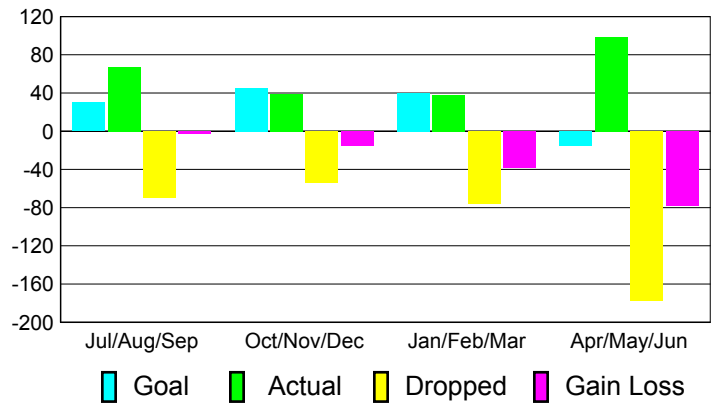

Membership Results 2010-2011

Goal, New, Dropped, Gain/Loss

Comparison of Membership Gain/Loss

Current Year Compared to the Previous Year