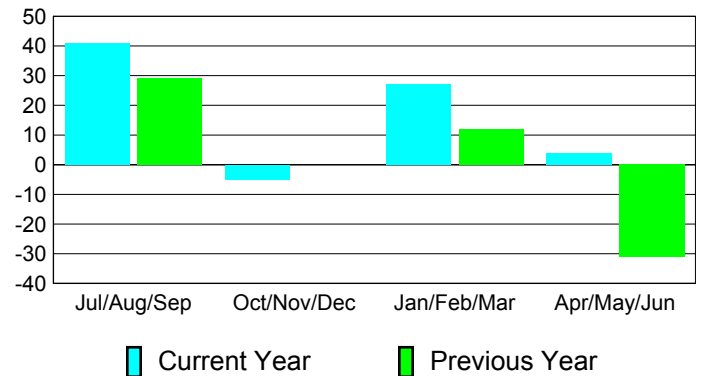

Gender Comparison 2010-2011

Jul/Aug/Sep

Oct/Nov/Dec

Jan/Feb/Mar

Apr/May/June

Male

Female