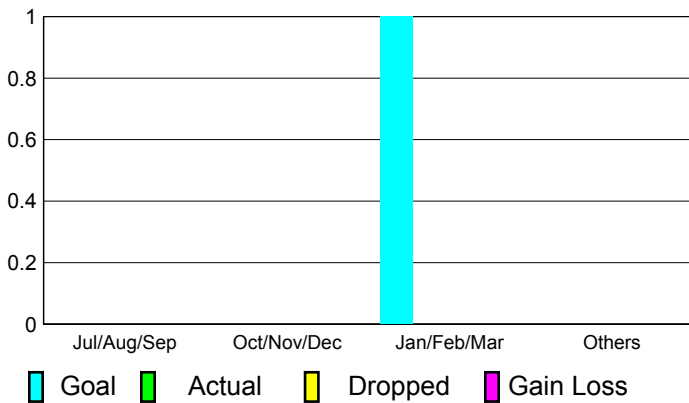

2010-2011 GMT Reports for District (or Undistricted) **District 332 F**

GMT: **Shinobu Goto**

Location: **JAPAN**

GMT CA: **5**

CLUBS

Club Results
2010-2011

Clubs
2009-2010

Month	New Club Goal	Actual New Clubs	Actual Dropped Clubs	Gain/Loss of Clubs	Gain/Loss of Clubs
Jul/Aug/Sep	0	0	0	0	0
Oct/Nov/Dec	0	0	0	0	0
Jan/Feb/Mar	1	0	0	0	0
Apr/May/Jun	0	0	0	0	0
Totals	1	0	0	0	0

Club Results 2010-2011

Goal, New, Dropped, Gain/Loss

Comparison of Club Gain/Loss

Current Year Compared to the Previous Year