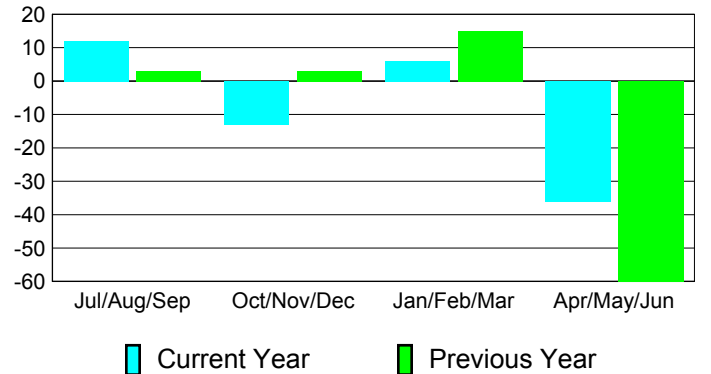

Gender Comparison 2010-2011

Jul/Aug/Sep

Oct/Nov/Dec

Jan/Feb/Mar

Apr/May/Jun

Male

Female