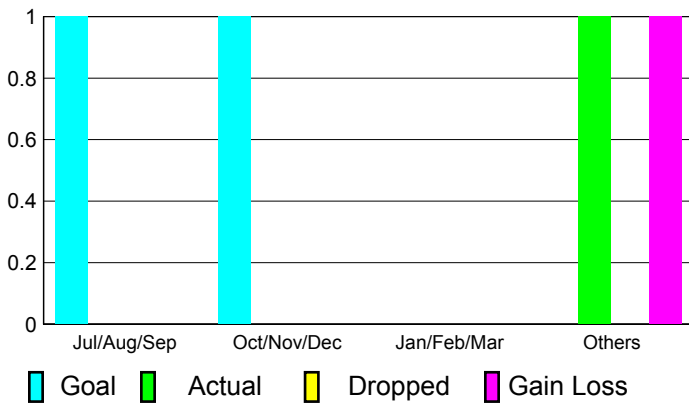

2010-2011 GMT Reports for District (or Undistricted) **District 331 C**

GMT: **Shinobu Goto**

Location: **JAPAN**

GMT CA: **5**

CLUBS

Club Results
2010-2011

Clubs
2009-2010

Month	New Club Goal	Actual New Clubs	Actual Dropped Clubs	Gain/Loss of Clubs	Gain/Loss of Clubs
Jul/Aug/Sep	1	0	0	0	0
Oct/Nov/Dec	1	0	0	0	0
Jan/Feb/Mar	0	0	0	0	0
Apr/May/June	0	1	0	1	0
Totals	2	1	0	1	0

Club Results 2010-2011

Goal, New, Dropped, Gain/Loss

Comparison of Club Gain/Loss

Current Year Compared to the Previous Year