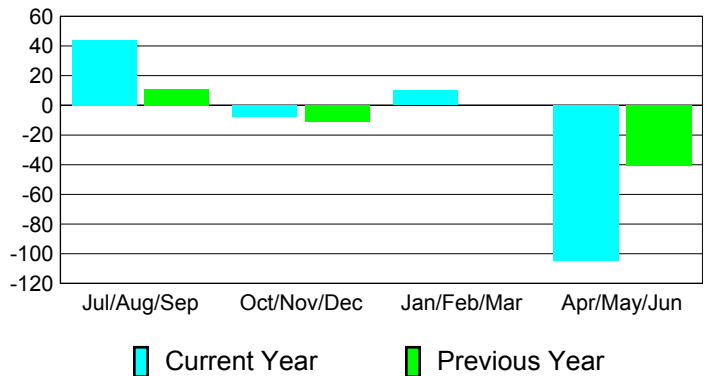

Gender Comparison 2010-2011

Jul/Aug/Sep

Oct/Nov/Dec

Jan/Feb/Mar

Apr/May/Jun

Male

Female