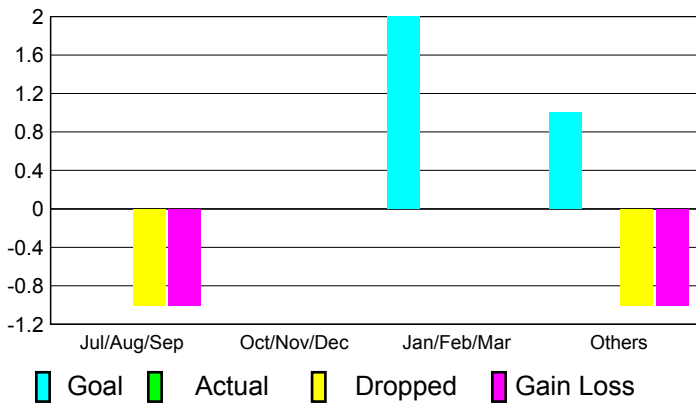

2010-2011 GMT Reports for District (or Undistricted) District 333 B

GMT: Shinobu Goto

Location: JAPAN

GMT CA: 5

CLUBS

Club Results
2010-2011

Clubs
2009-2010

Month	New Club Goal	Actual New Clubs	Actual Dropped Clubs	Gain/Loss of Clubs	Gain/Loss of Clubs
Jul/Aug/Sep	0	0	-1	-1	0
Oct/Nov/Dec	0	0	0	0	0
Jan/Feb/Mar	2	0	0	0	0
Apr/May/June	1	0	-1	-1	2
Totals	3	0	-2	-2	2

Club Results 2010-2011

Goal, New, Dropped, Gain/Loss

Comparison of Club Gain/Loss

Current Year Compared to the Previous Year