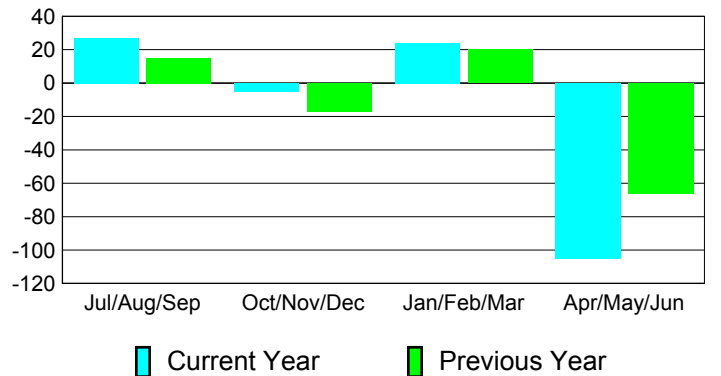

Gender Comparison 2010-2011

Jul/Aug/Sep

Oct/Nov/Dec

Jan/Feb/Mar

Apr/May/June

Male

Female