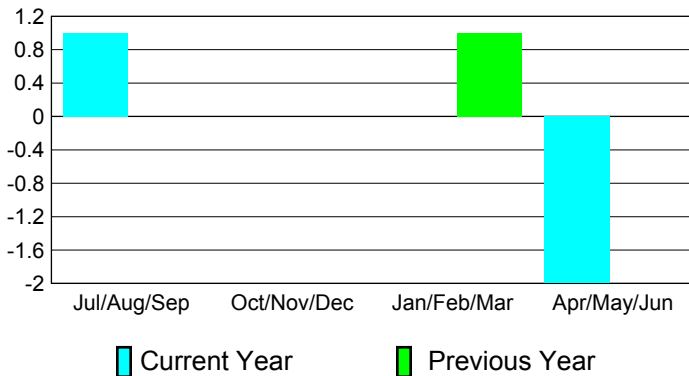

2010-2011 GMT Reports for District (or Undistricted) **District 330 B**

GMT: **Shinobu Goto**

Location: **JAPAN**

GMT CA: **5**

CLUBS

**Club Results
2010-2011**

**Clubs
2009-2010**

Month	New Club Goal	Actual New Clubs	Actual Dropped Clubs	Gain/Loss of Clubs	Gain/Loss of Clubs
Jul/Aug/Sep	0	1	0	1	0
Oct/Nov/Dec	0	0	0	0	0
Jan/Feb/Mar	1	0	0	0	1
Apr/May/June	1	0	-2	-2	0
Totals	2	1	-2	-1	1

Club Results 2010-2011

Goal, New, Dropped, Gain/Loss

Comparison of Club Gain/Loss

Current Year Compared to the Previous Year

YTD Status Quo Clubs 2010-2011

Status Quo Clubs Compared to Status Quo Members

MEMBERSHIP

**Membership Results
2010-2011**

**Membership
2009-2010**

Month	Net Memb Goal	Actual New Memb	Actual Dropped Memb	Gain/Loss of Memb	Gain/Loss of Memb
Jul/Aug/Sep	200	164	-89	75	84
Oct/Nov/Dec	50	53	-93	-40	-24
Jan/Feb/Mar	75	82	-81	1	33
Apr/May/June	-25	77	-252	-175	-121
Totals	300	376	-515	-139	-28

Membership Results 2010-2011

Goal, New, Dropped, Gain/Loss

Comparison of Membership Gain/Loss

Current Year Compared to the Previous Year

Gender Comparison 2010-2011

Jul/Aug/Sep

Oct/Nov/Dec

Jan/Feb/Mar

Apr/May/June

Male

Female