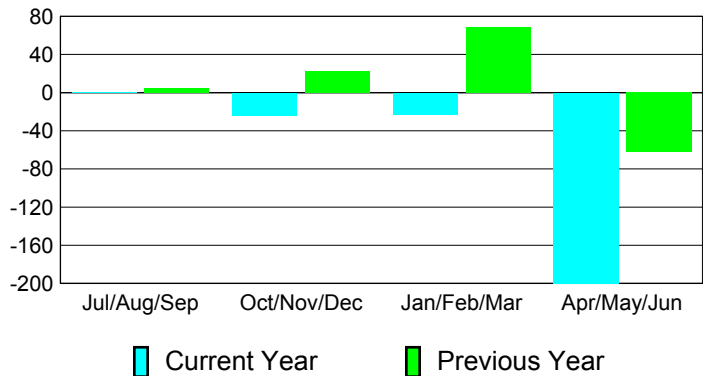

Gender Comparison 2010-2011

Jul/Aug/Sep

Oct/Nov/Dec

Jan/Feb/Mar

Apr/May/June

■ Male

■ Female