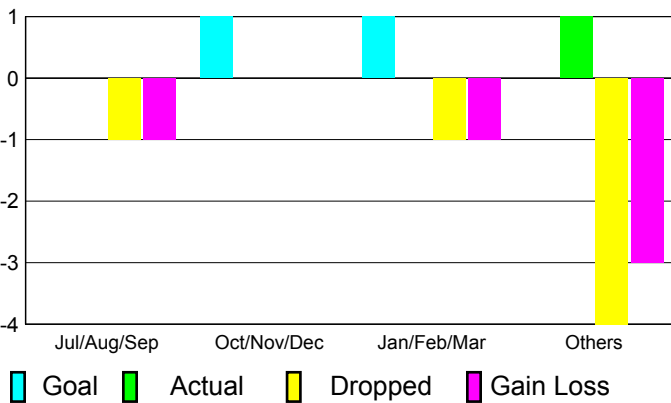

2010-2011 GMT Reports for District (or Undistricted) **District 331 A**

GMT: **Shinobu Goto**

Location: **JAPAN**

GMT CA: **5**

CLUBS

Club Results
2010-2011

Clubs
2009-2010

Month	New Club Goal	Actual New Clubs	Actual Dropped Clubs	Gain/Loss of Clubs	Gain/Loss of Clubs
Jul/Aug/Sep	0	0	-1	-1	0
Oct/Nov/Dec	1	0	0	0	0
Jan/Feb/Mar	1	0	-1	-1	0
Apr/May/June	0	1	-4	-3	0
Totals	2	1	-6	-5	0

Club Results 2010-2011

Goal, New, Dropped, Gain/Loss

Comparison of Club Gain/Loss

Current Year Compared to the Previous Year