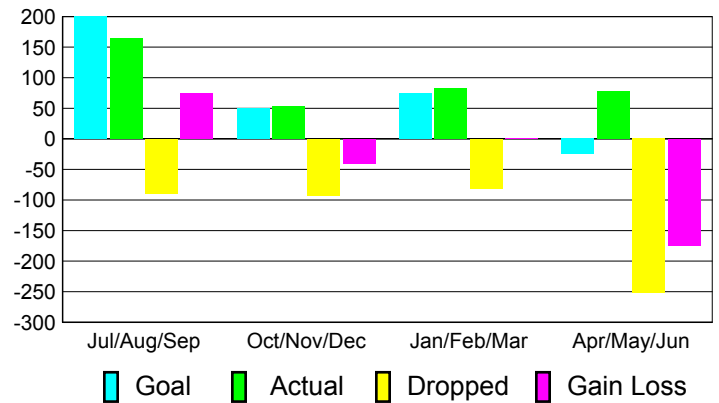

Membership Results 2010-2011

Goal, New, Dropped, Gain/Loss

Comparison of Membership Gain/Loss

Current Year Compared to the Previous Year