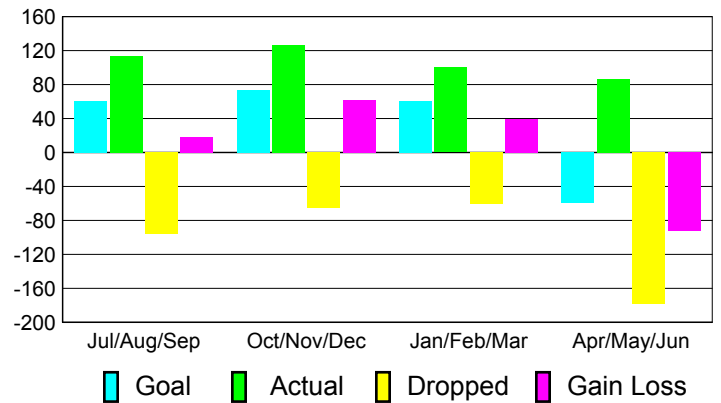

Membership Results 2010-2011

Goal, New, Dropped, Gain/Loss

Comparison of Membership Gain/Loss

Current Year Compared to the Previous Year