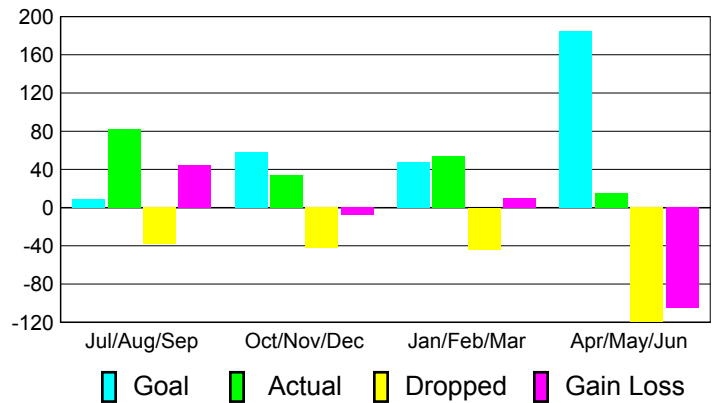

Membership Results 2010-2011

Goal, New, Dropped, Gain/Loss

Comparison of Membership Gain/Loss

Current Year Compared to the Previous Year