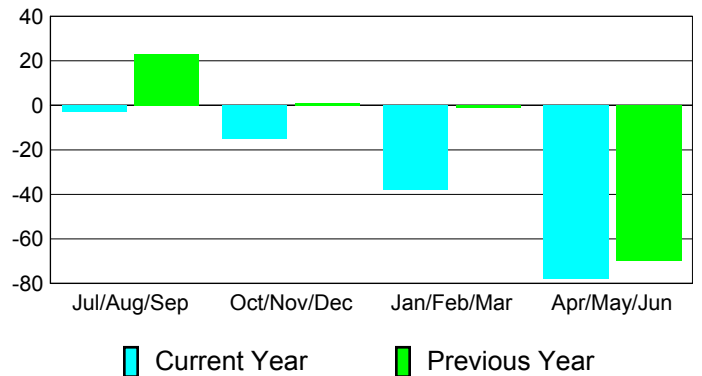

Gender Comparison 2010-2011

Jul/Aug/Sep

Oct/Nov/Dec

Jan/Feb/Mar

Apr/May/June

Male

Female