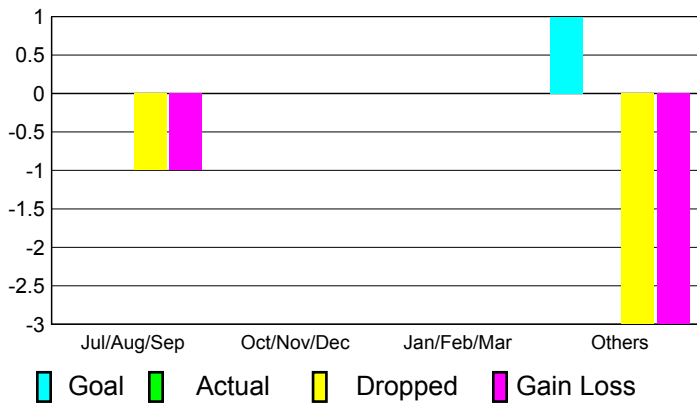

2010-2011 GMT Reports for District (or Undistricted) District 330 C

GMT: Shinobu Goto

Location: JAPAN

GMT CA: 5

CLUBS

Club Results
2010-2011

Clubs
2009-2010

Month	New Club Goal	Actual New Clubs	Actual Dropped Clubs	Gain/Loss of Clubs	Gain/Loss of Clubs
Jul/Aug/Sep	0	0	-1	-1	0
Oct/Nov/Dec	0	0	0	0	0
Jan/Feb/Mar	0	0	0	0	1
Apr/May/June	1	0	-3	-3	1
Totals	1	0	-4	-4	2

Club Results 2010-2011

Goal, New, Dropped, Gain/Loss

Comparison of Club Gain/Loss

Current Year Compared to the Previous Year