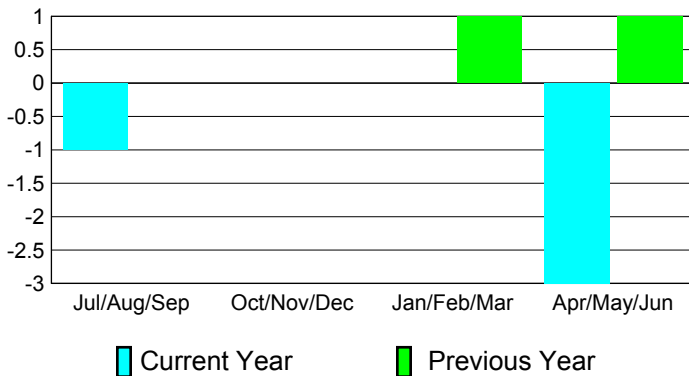

2010-2011 GMT Reports for District (or Undistricted) District 330 C

GMT: Shinobu Goto

Location: JAPAN

GMT CA: 5

CLUBS

Club Results
2010-2011

Clubs
2009-2010

Month	New Club Goal	Actual New Clubs	Actual Dropped Clubs	Gain/Loss of Clubs	Gain/Loss of Clubs
Jul/Aug/Sep	0	0	-1	-1	0
Oct/Nov/Dec	0	0	0	0	0
Jan/Feb/Mar	0	0	0	0	1
Apr/May/June	1	0	-3	-3	1
Totals	1	0	-4	-4	2

Club Results 2010-2011

Goal, New, Dropped, Gain/Loss

Comparison of Club Gain/Loss

Current Year Compared to the Previous Year

YTD Status Quo Clubs 2010-2011

Status Quo Clubs Compared to Status Quo Members

MEMBERSHIP

Membership Results
2010-2011

Membership
2009-2010

Month	Net Memb Goal	Actual New Memb	Actual Dropped Memb	Gain/Loss of Memb	Gain/Loss of Memb
Jul/Aug/Sep	30	81	-80	1	5
Oct/Nov/Dec	10	18	-42	-24	22
Jan/Feb/Mar	10	19	-42	-23	69
Apr/May/June	-50	15	-215	-200	-62
Totals	0	133	-379	-246	34

Membership Results 2010-2011

Goal, New, Dropped, Gain/Loss

Comparison of Membership Gain/Loss

Current Year Compared to the Previous Year

Gender Comparison 2010-2011

Jul/Aug/Sep

Oct/Nov/Dec

Jan/Feb/Mar

Apr/May/June

■ Male

■ Female