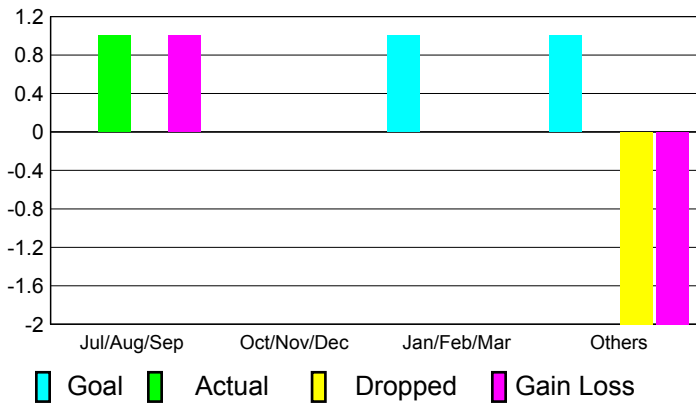

2010-2011 GMT Reports for District (or Undistricted) **District 330 B**

GMT: **Shinobu Goto**

Location: **JAPAN**

GMT CA: **5**

CLUBS

**Club Results
2010-2011**

**Clubs
2009-2010**

Month	New Club Goal	Actual New Clubs	Actual Dropped Clubs	Gain/Loss of Clubs	Gain/Loss of Clubs
Jul/Aug/Sep	0	1	0	1	0
Oct/Nov/Dec	0	0	0	0	0
Jan/Feb/Mar	1	0	0	0	1
Apr/May/June	1	0	-2	-2	0
Totals	2	1	-2	-1	1

Club Results 2010-2011

Goal, New, Dropped, Gain/Loss

Comparison of Club Gain/Loss

Current Year Compared to the Previous Year