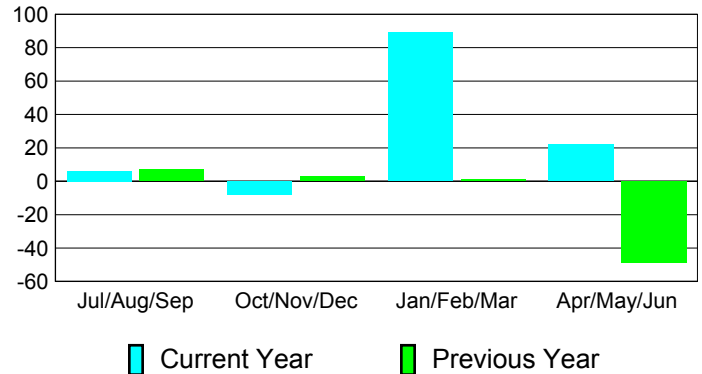

Gender Comparison 2010-2011

Jul/Aug/Sep

Oct/Nov/Dec

Jan/Feb/Mar

Apr/May/Jun

■ Male

■ Female