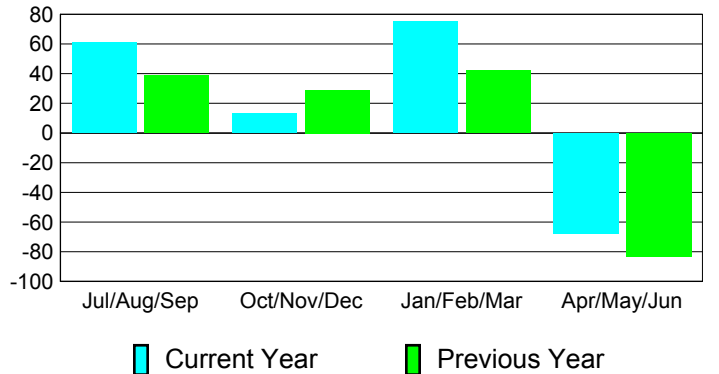

Comparison of Membership Gain/Loss

Current Year Compared to the Previous Year