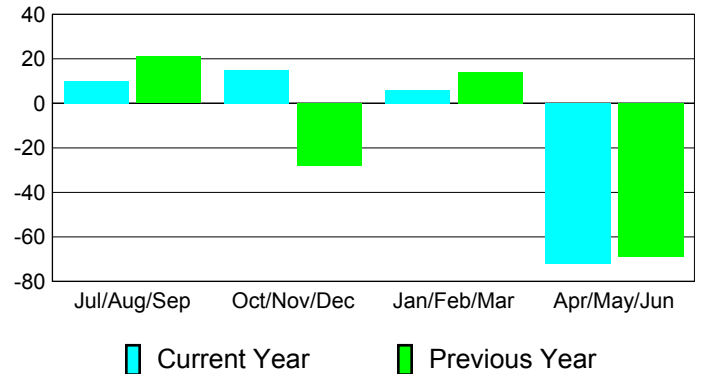

Gender Comparison 2010-2011

Jul/Aug/Sep

Oct/Nov/Dec

Jan/Feb/Mar

Apr/May/June

Male

Female