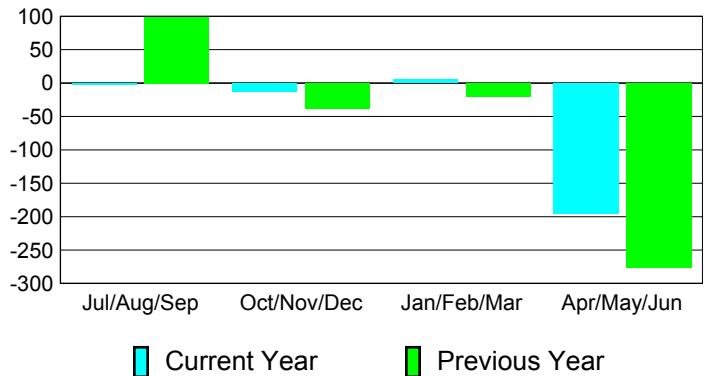

Gender Comparison 2010-2011

Jul/Aug/Sep

Oct/Nov/Dec

Jan/Feb/Mar

Apr/May/June

Male

Female