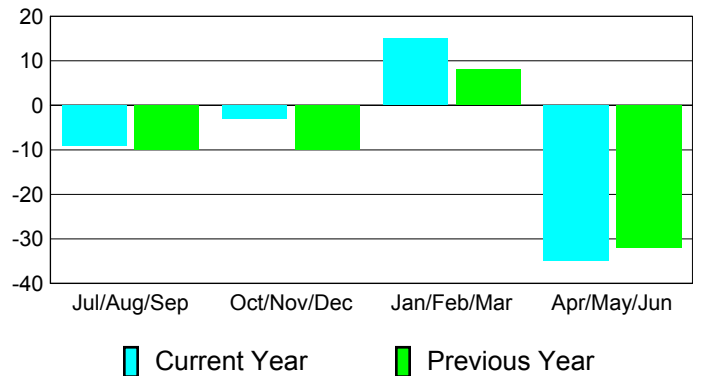

Gender Comparison 2010-2011

Jul/Aug/Sep

Oct/Nov/Dec

Jan/Feb/Mar

Apr/May/Jun

Male

Female