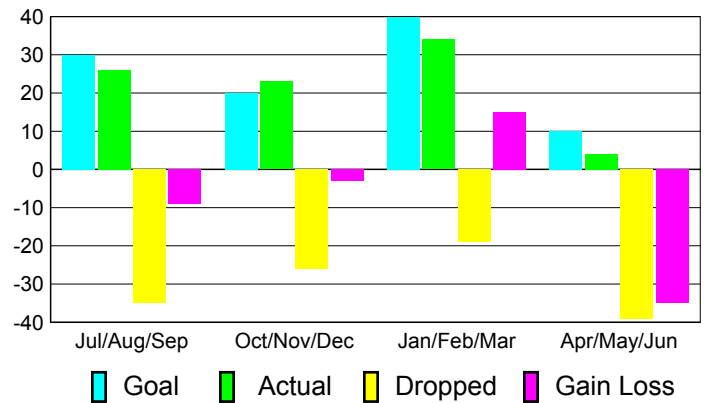

Membership Results 2010-2011

Goal, New, Dropped, Gain/Loss

Comparison of Membership Gain/Loss

Current Year Compared to the Previous Year