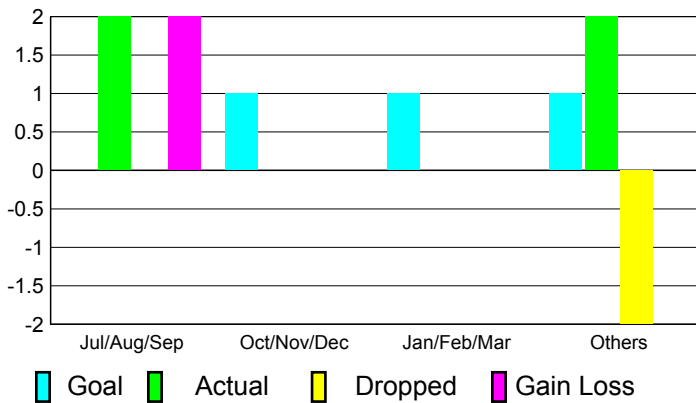

2010-2011 GMT Reports for District (or Undistricted) District 330 A

GMT: Shinobu Goto

Location: JAPAN

GMT CA: 5

CLUBS

Club Results
2010-2011

Clubs
2009-2010

Month	New Club Goal	Actual New Clubs	Actual Dropped Clubs	Gain/Loss of Clubs	Gain/Loss of Clubs
Jul/Aug/Sep	0	2	0	2	0
Oct/Nov/Dec	1	0	0	0	0
Jan/Feb/Mar	1	0	0	0	0
Apr/May/June	1	2	-2	0	0
Totals	3	4	-2	2	0

Club Results 2010-2011

Goal, New, Dropped, Gain/Loss

Comparison of Club Gain/Loss

Current Year Compared to the Previous Year