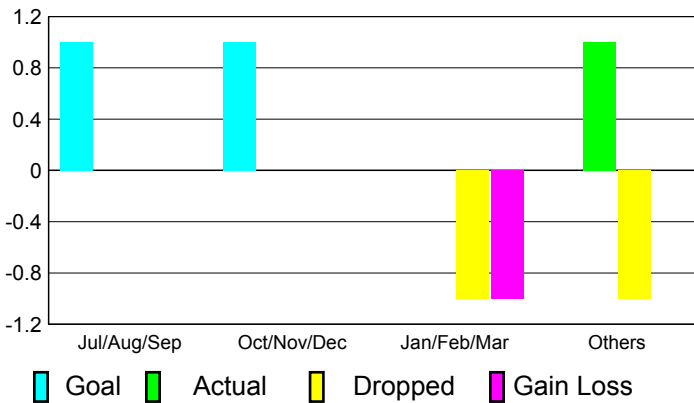

2010-2011 GMT Reports for District (or Undistricted) **District 333 A**

GMT: **Shinobu Goto**

Location: **JAPAN**

GMT CA: **5**

CLUBS

Club Results
2010-2011

Clubs
2009-2010

Month	New Club Goal	Actual New Clubs	Actual Dropped Clubs	Gain/Loss of Clubs	Gain/Loss of Clubs
Jul/Aug/Sep	1	0	0	0	0
Oct/Nov/Dec	1	0	0	0	0
Jan/Feb/Mar	0	0	-1	-1	0
Apr/May/June	0	1	-1	0	0
Totals	2	1	-2	-1	0

Club Results 2010-2011

Goal, New, Dropped, Gain/Loss

Comparison of Club Gain/Loss

Current Year Compared to the Previous Year